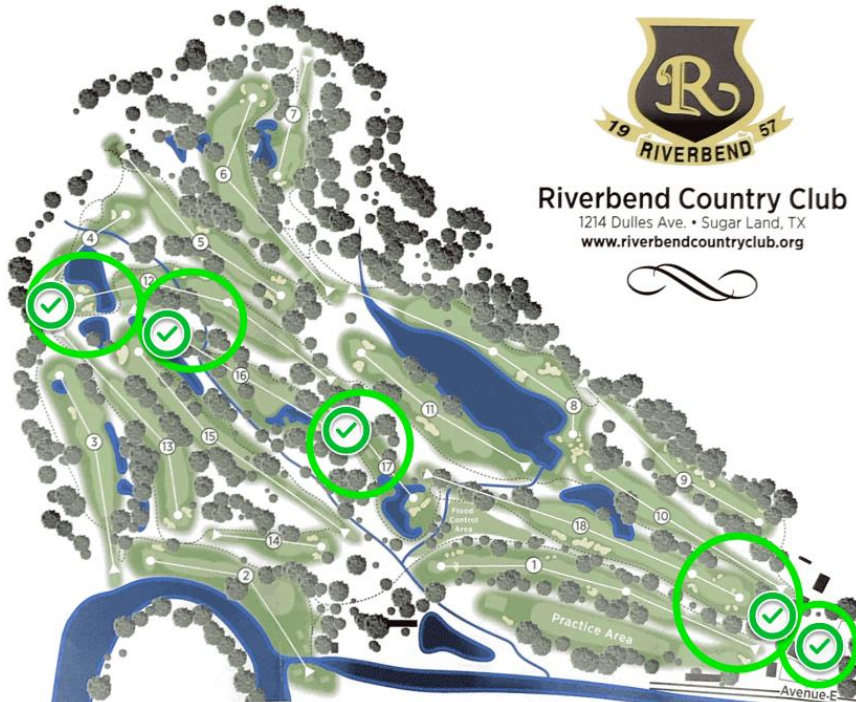

RIGSTAR

WI-FI

RIGSTAR
INDUSTRIALTELECOM

**2018 STPGA – TRADITION
CHAMPIONSHIP TOURNAMENT**
June 23rd – 24th

COVERAGE AREA

live scorekeeping

Riverbend Country Club
1214 Dulles Ave. • Sugar Land, TX
www.riverbendcountryclub.org

GOL-FI

Provides accelerated Wi-Fi connectivity on the golf course and throughout the club facilities.

WI-FI HOTSPOTS

Clubhouse, Turn House, Practice Area, Hole #1, #4, #9, #10, #12, #13, #16, #17, #18

HOW TO CONNECT?